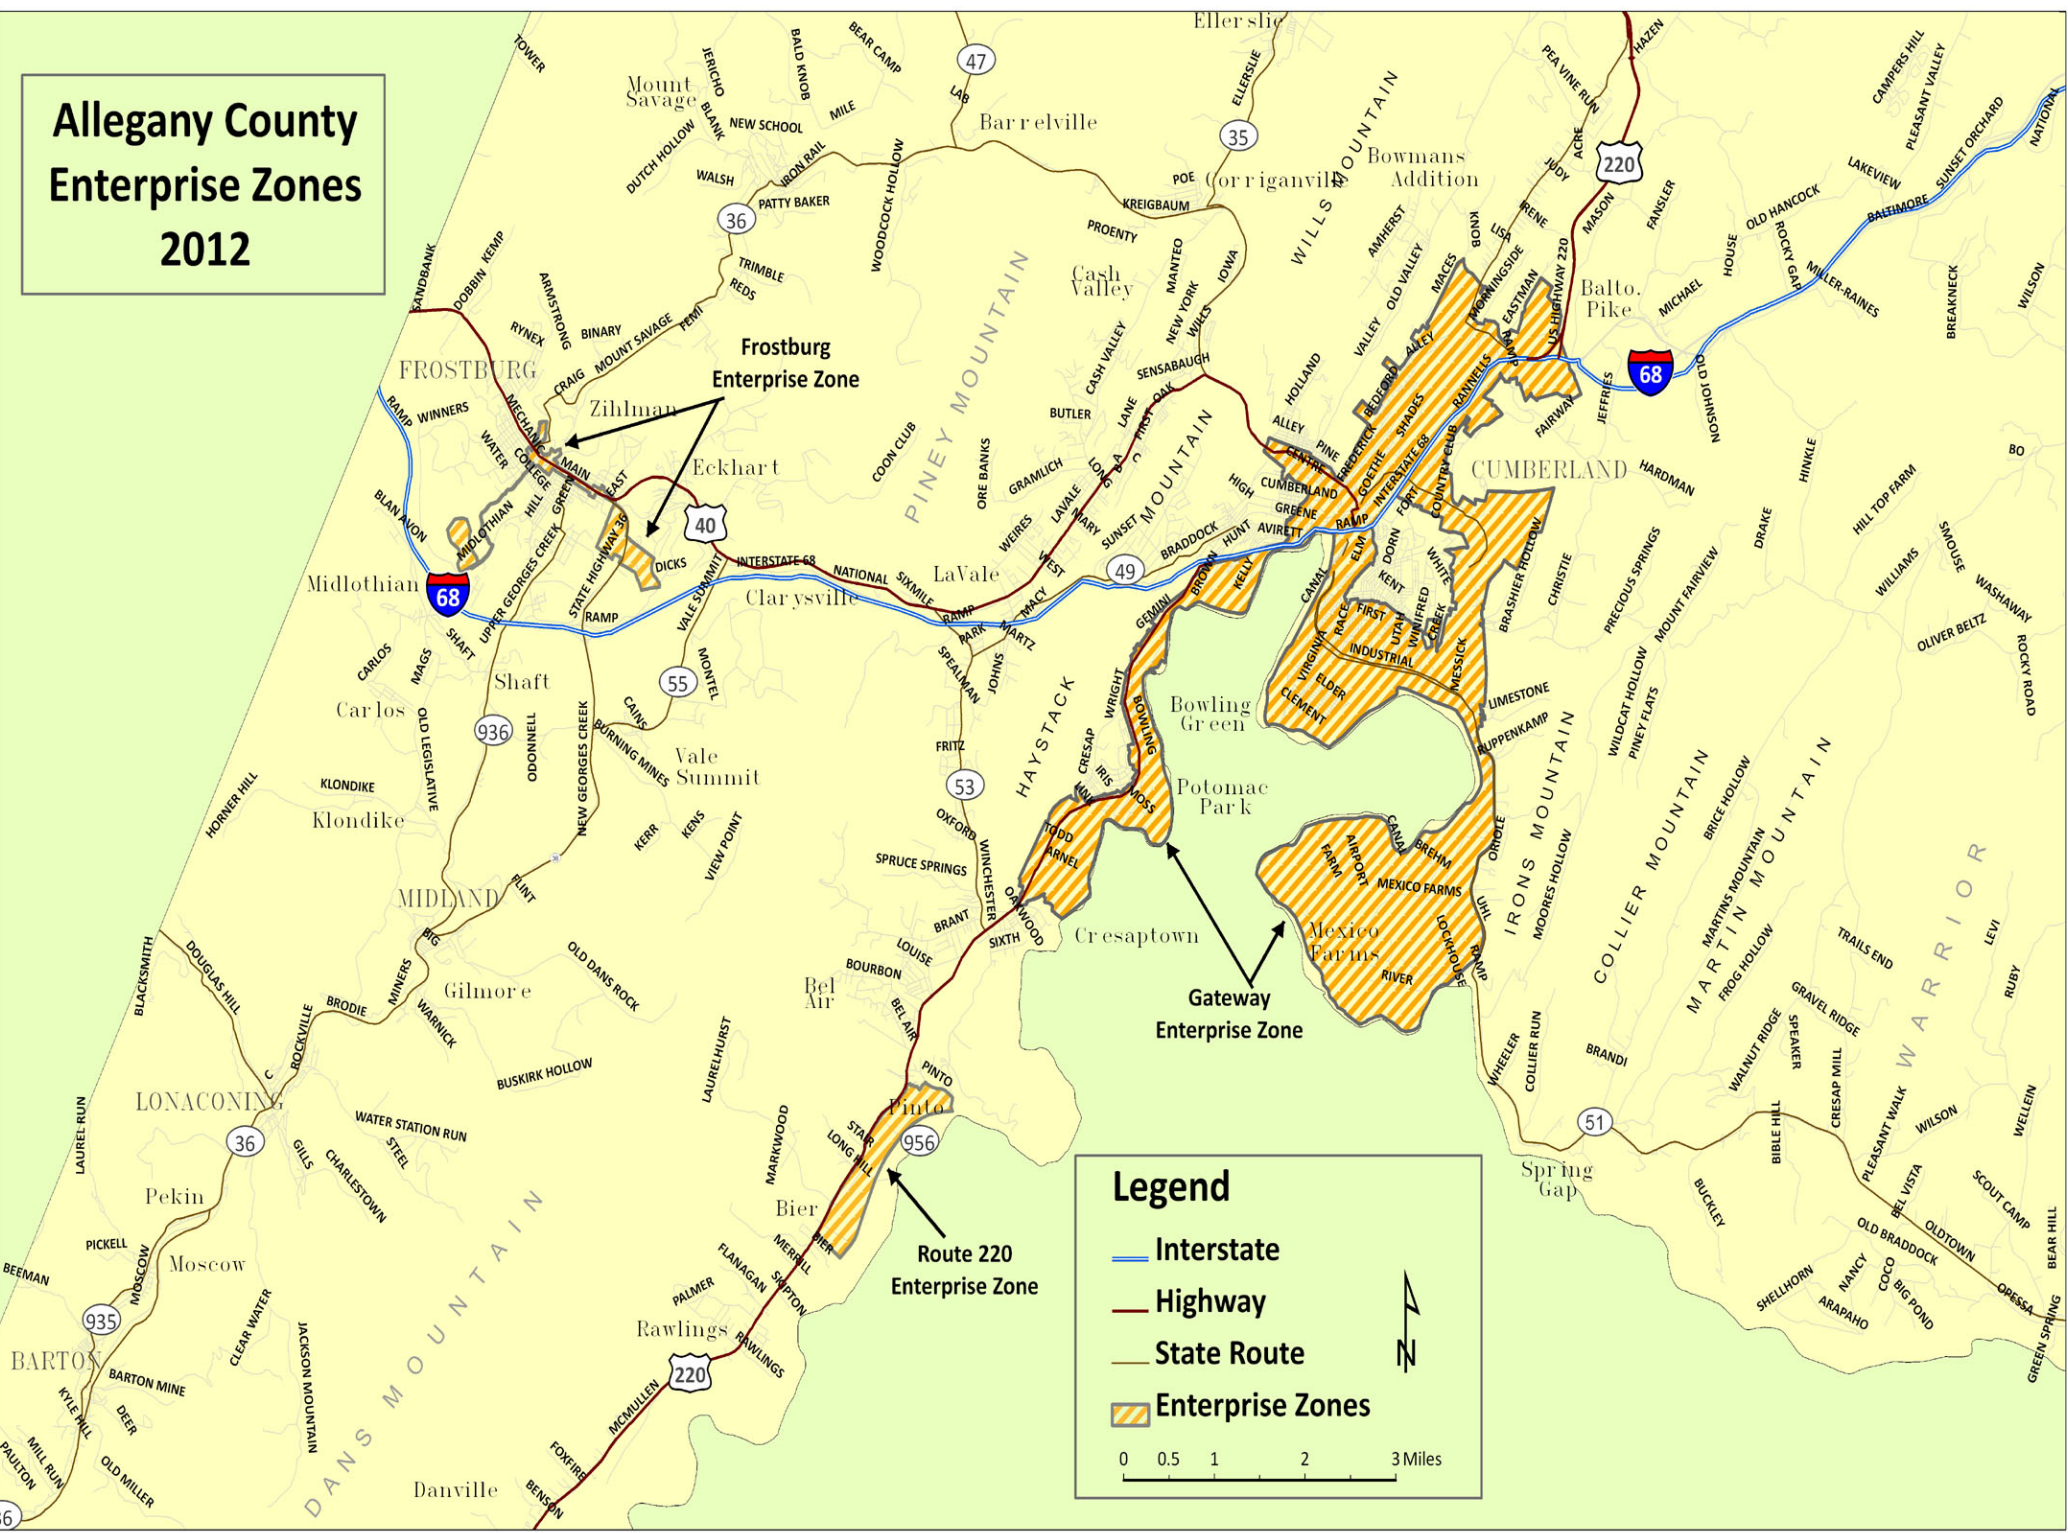

Allegany County Enterprise Zones 2012

Legend

- Interstate
- Highway
- State Route
- Enterprise Zones

0 0.5 1 2 3 Miles

N